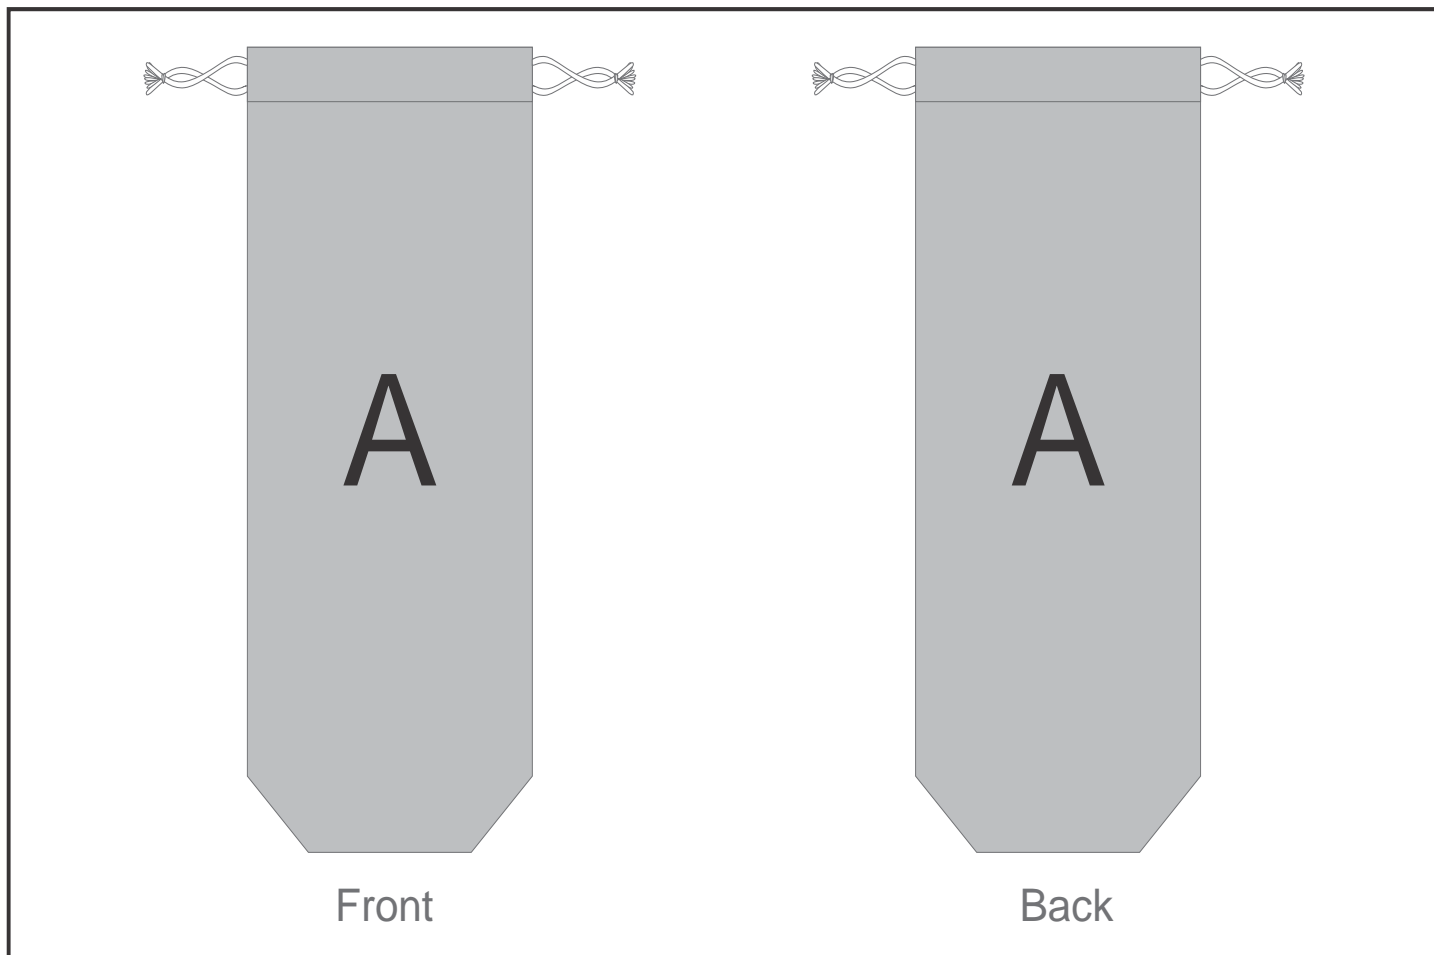

BC-HP-98-G

Hoppla Topsy RPET Wine Bottle Drawcord Bag

Need to know:

- Includes 1-Position Sublimation (setup fees apply)

- Please Note: We cannot guarantee 100% logo Alignment on all Brandable Panels.

Branding Options:

Position	Branding Method (Branding Code)	No. of Colours	Dimension
A	Custom Sublimation A (CPSUB-A)	Full Colour	903mm wide x 178mm high